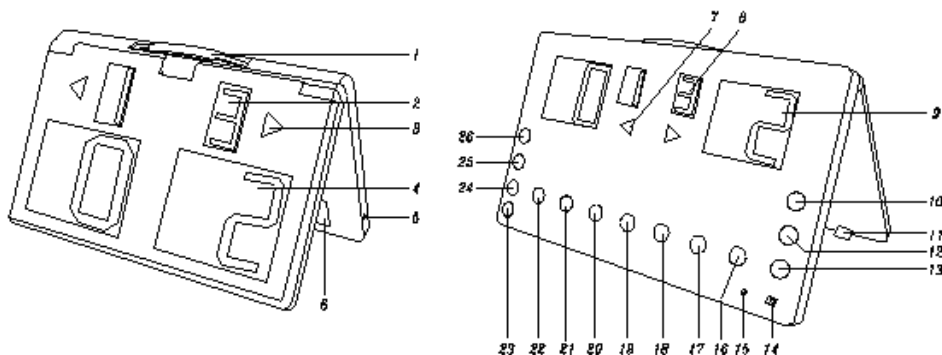

Introduction

02-508 Electronic Portable Scoreboard it's new design and multi function make it easy and convenient to operate and carry. It is suitable for table tennis and badminton. Requires 12x1.5V No.5 battery, Can also be used direct to mains 18V electricity, It features LED digital display, clear numbers and economical use of power, It can be used for a long time if alkaline batteries are used.

2. Description of Parts

1 Handle

2 Game score

3 Time Out - left indication light on: Time Out was taken by the athlete on the left. Right indication light on: Time Out was taken by the athlete on the right.

1. Dimensions: 45x27x5 cm
2. New weight 2.5kg (without batteries)
3. Power supply: 12x1.5V No.5 batteries, equipped with a DC 18V external socket

4. Notice

1. Please adopt DC 18V.
2. Please take out batteries which lack of power or stopped adoption long time.
3. Please turn off the power switch before changing electrical power.