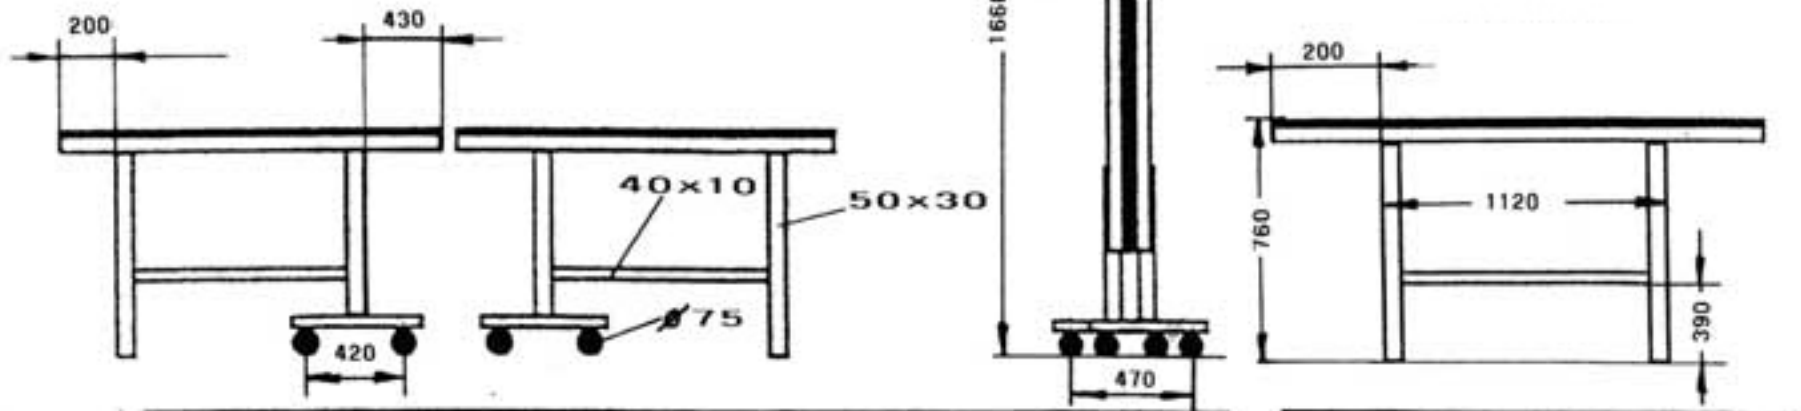

# Abmessungen/Dimensions WORLD CUP

**JOOLA®**  
for the Champion in you!

Plattenstärke 22mm,  
Rahmen 50x20x1,0mm