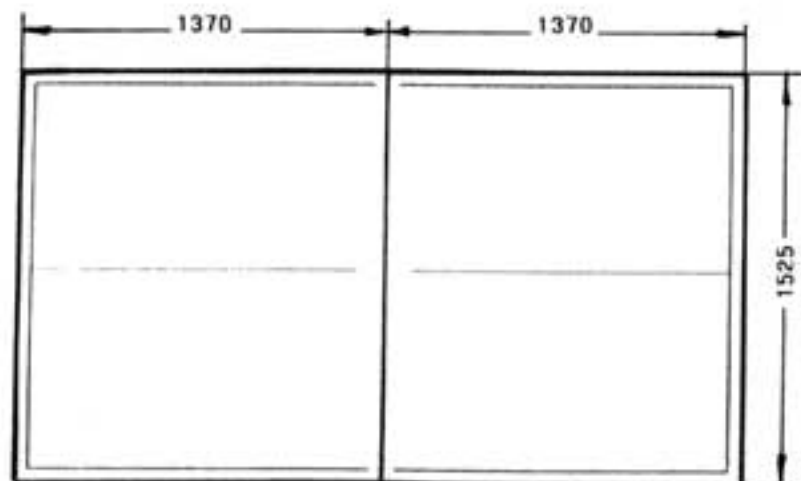

# Abmessungen/Dimensions WORLD CUP

**JOOLA®**  
for the Champion in you!

Plattenstärke 22mm,  
Rahmen 50x20x1,0mm